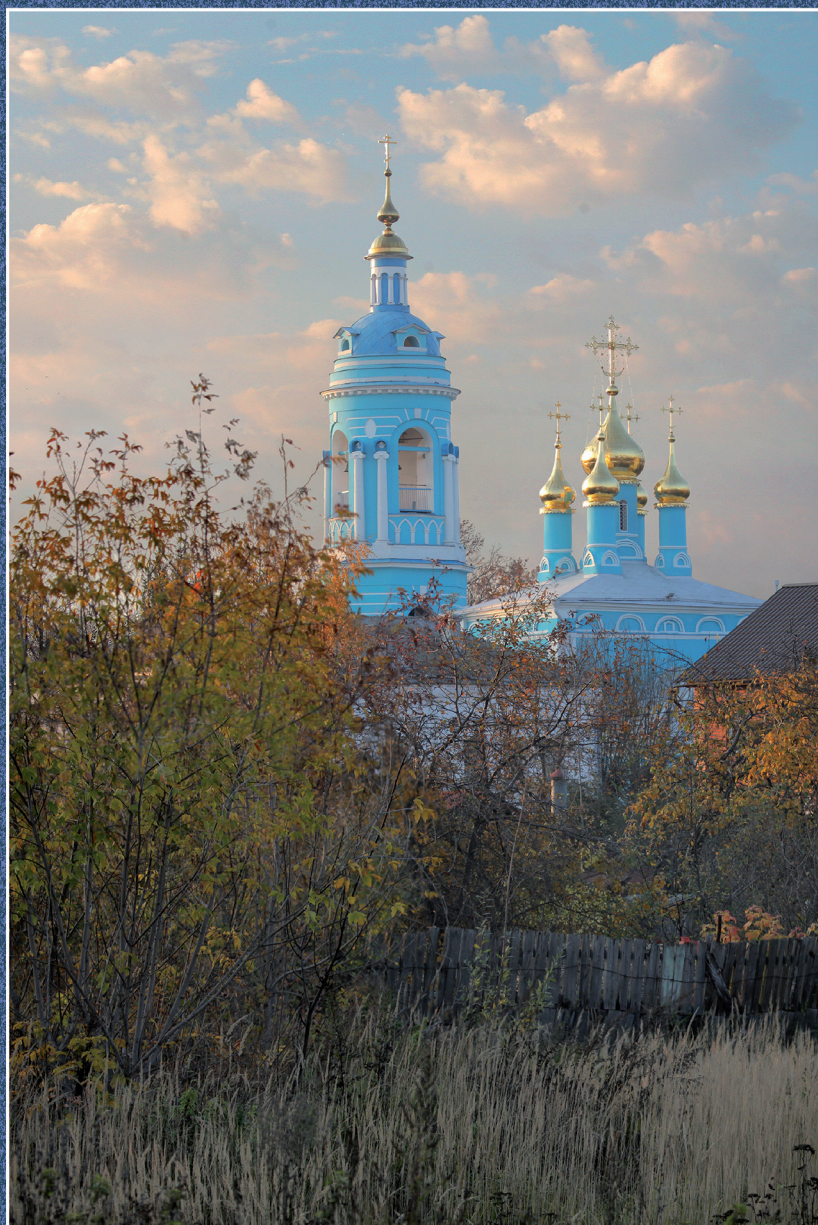

The background of the entire page is a textured blue-grey color. The central image is a photograph of a snowy landscape. In the foreground, there is a large, undulating mound of snow, possibly a snowdrift or a frozen body of water, with some tracks visible. In the background, a church with several domes and spires is visible, set against a sky with soft, orange and pink hues from a sunset or sunrise. The church is white with dark roofs and domes. The overall scene is peaceful and evocative of a winter day in a historical town.

*Роман Славацкий*

Осенние облака

Красные кроны

*Посадские туманы*

Шорх листопада

*Коломенское золото*

*Гончары*

*Заповедное лето*